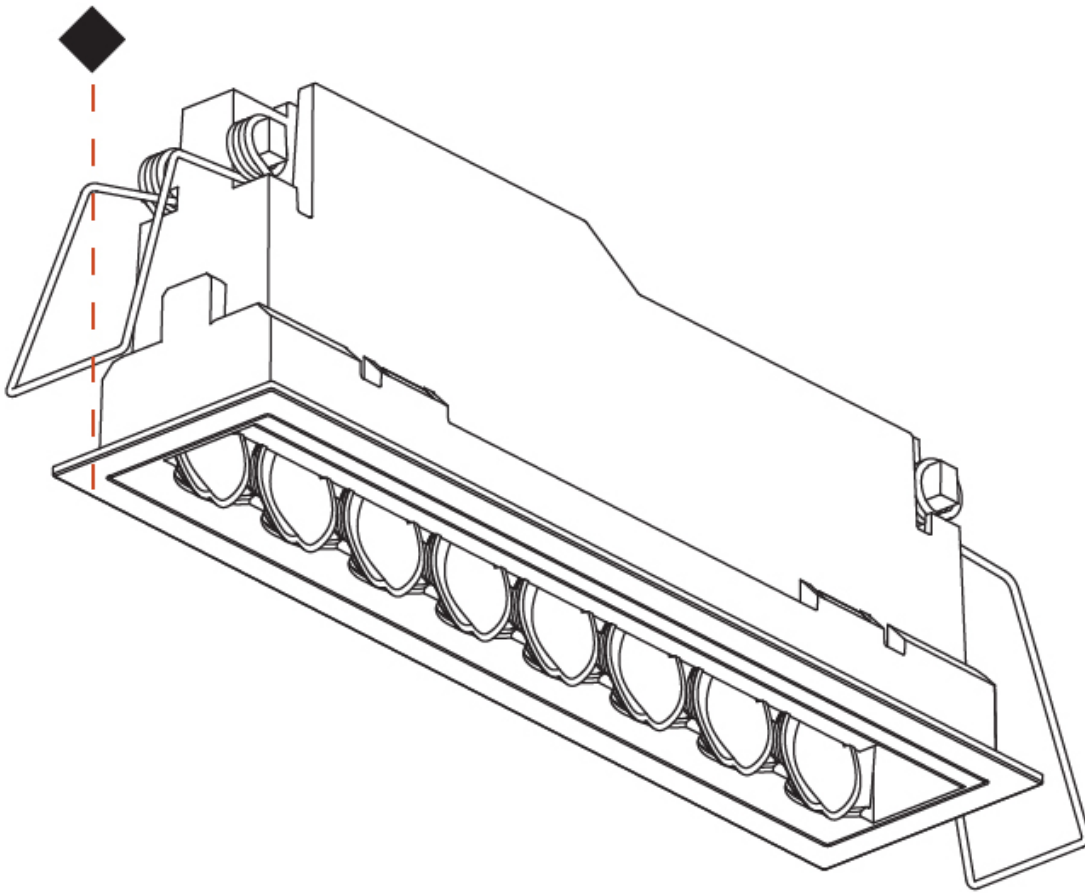

MAGIQ HOLLOW WALLWASH KORONA RECESSED

A35584-

PROJECT _____

TYPE _____

SPECIFIER _____

QUANTITY _____

DATE _____

A