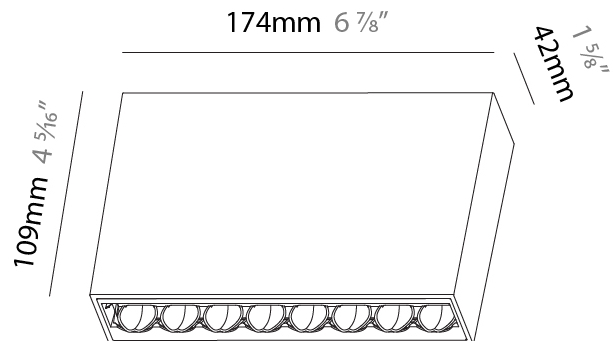

GENERAL

Series: Magiq Hollow Wallwash
Subseries: Magiq Hollow Wallwash
Brand: Prolight
Division: Architectural
Mounting Type: Surface
Mounting Location: Ceiling
Subcategory: Wallwash

PHYSICAL

Shape: Rectangle
Length (mm): 174
Length (in): 6 ⁷/₈
Width (mm): 42
Width (in): 1 ⁵/₈
Height (mm): 109
Height (in): 4 ⁵/₁₆
Light Distribution: Direct
Fixture Finish: SSR / BKV / CWI / CRY / HAB / UFT / ITA / RUA / FTG / MYG / LOD / PUS / FRO / FUP / KIA / POP / BLS / SPG / MEY / GOH / GUM / CHC / COM / ABZ / JAG / OBR / MOS / ROR
Holder Finish: WHI / BLK
Fixture Material: Aluminum Die Cast

ELECTRICAL

Lamp Type: LED (Zhaga Standard)
Input Wattage (W): 19
Total Output Wattage (W): 17.3
Dimming: Tri-Mode (Non-Dimming and Phase Dimming (120Vac only) and 0-10V Dimming)
Driver Included: Yes
Driver Location: Integrated
Driver Type: Constant Current - Universal
Driver Class: Class 1
Input Voltage (V): 120 - 277
Constant Current (mA): 700mA

LED

Number of LEDs: 4
Color Temperature (°K): 2700 / 3000 / 3500 / 4000
Max. Delivered Lumen (lm): 1270 / 1270 / 1513 / 1544
Nominal Lumen (lm): 1492 / 1492 / 1778 / 1814
CRI: >90 CRI
Efficiency (%): 80
Lamp Life (hrs): 50000

OPTICAL

Adjustability: Fixed

RATINGS AND CERTIFICATIONS

Certified By: Certified for North American Standards
IP rating: IP20